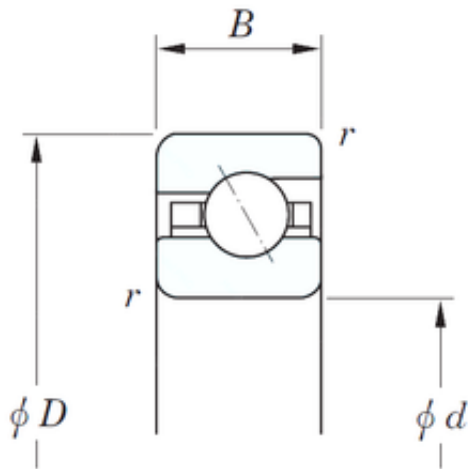

ISO BEARING-SINGAPORE (PTE)LTD.

190,5 mm x 209,55 mm x 9,525 mm KOYO
KCA075 angular contact ball bearings

Bearing No. KCA075

Size	190.5x209.55x9.525 mm
Bore Diameter	190,5 mm
Outer Diameter	209,55 mm
Width	9,525 mm
d	190,5 mm
D	209,55 mm
B	9,525 mm
C	9,525 mm
r	1 mm
Weight	0,354 Kg
Basic dynamic load rating (C)	14 kN
Bearing No.	KCA075
r(min)	1
Cr	14.0
C0r	26.5
Mass(kg)	0.354

KCA075 Bearing 2D drawings and 3D CAD models