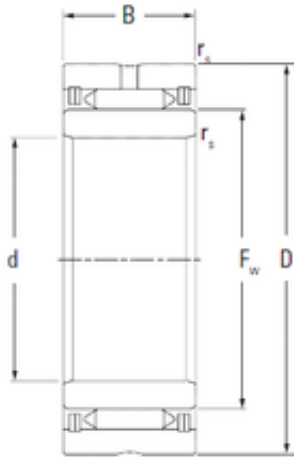

ISO BEARING-SINGAPORE (PTE)LTD.

15 mm x 35 mm x 22 mm KOYO NA2015
needle roller bearings

Bearing No. NA2015

Size	15x35x22 mm
Bore Diameter	15 mm
Outer Diameter	35 mm
Width	22 mm
d	15 mm
Fw	22,1 mm
D	35 mm
B	22 mm
r5 min.	0,65 mm
Weight	0,082 Kg
Basic dynamic load rating (C)	23,5 kN
Basic static load rating (C0)	37,5 kN
(Grease) Lubrication Speed	11000 r/min
Category	Bearings
Inventory	0.0
Manufacturer Name	KOYO
Minimum Buy Quantity	N/A
Weight / Kilogram	0.1
Product Group	B04144

NA2015 Bearing 2D drawings and 3D CAD models